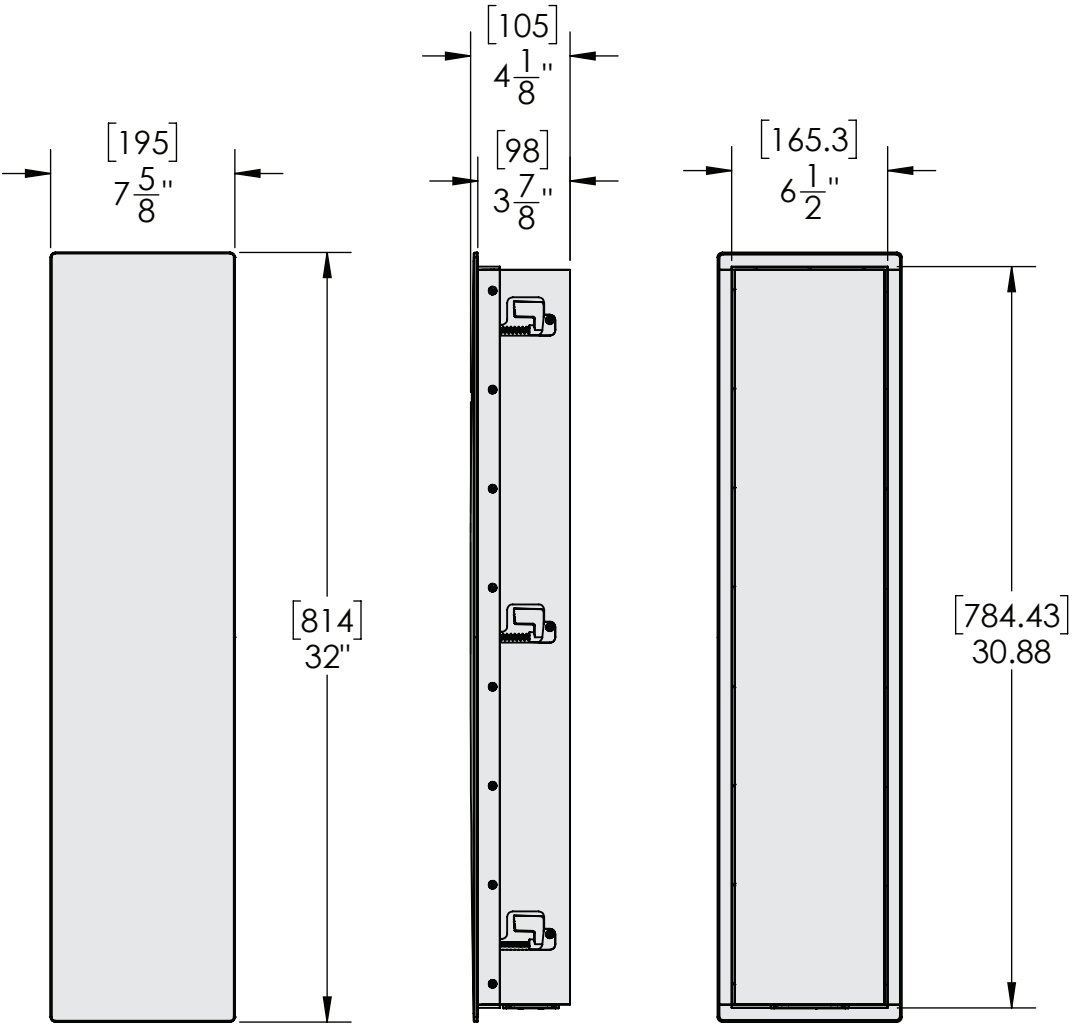

MOUNTING DIMENSIONS: 7-3/4" [197mm]  
WEIGHT: 5.7 lbs. (2.6 kg) each

Paradigm®

CI Elite E80-R v2  
8" Round In-Ceiling Speaker

MOUNTING DIMENSIONS: 9-3/16" [234mm]  
WEIGHT: 6.4 lbs. (2.9 kg) each

Paradigm®

CI Elite E80-A v2  
8" Round In-Ceiling Speaker

MOUNTING DIMENSIONS: 11-7/16" [292mm]  
WEIGHT: 9 lbs. (4.1 kg) each

MOUNTING DIMENSIONS: (H) 11-9/16" [293mm] X (W) 8-1/16" [205mm]  
WEIGHT: 8.6 lbs. (3.9 kg) each

MOUNTING DIMENSIONS: (H) 31" [78.8cm] X (W) 6 5/8" [16.9cm]  
WEIGHT: 23.0 lbs. (10.4 kg) each

Paradigm®

CI Elite E5 LCR v2  
Left/Center/Right Speaker

MOUNTING DIMENSIONS: (H) 42" [106.6cm] X (W)  $8\frac{1}{2}$ " [21.5cm]  
WEIGHT: 34.0 lbs. (15.4 kg) each

Paradigm®

CI Elite E7 LCR v2  
Left/Center/Right Speaker

MOUNTING DIMENSIONS: (H) 42" [106.6cm] X (W)  $8\frac{1}{2}$ " [21.5cm]  
WEIGHT: 34.0 lbs. (15.4 kg) each