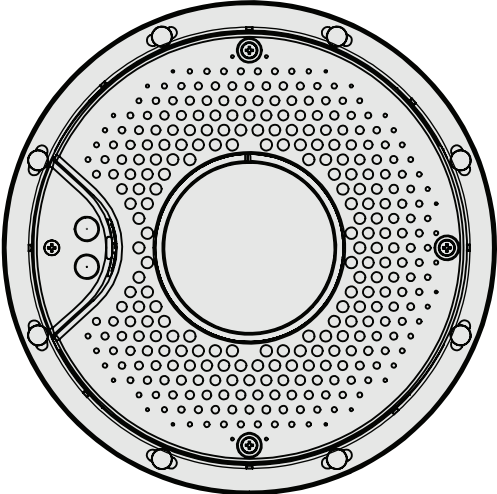

MOUNTING DIMENSIONS: 7-3/4" [197mm]  
WEIGHT: 5.7 lbs. (2.6 kg) each

Paradigm®

CI Elite E80-R v2  
8" Round In-Ceiling Speaker

MOUNTING DIMENSIONS: 9-3/16" [234mm]  
WEIGHT: 6.4 lbs. (2.9 kg) each

Paradigm®

CI Elite E80-A v2  
8" Round In-Ceiling Speaker

MOUNTING DIMENSIONS: 11-7/16" [292mm]  
WEIGHT: 9 lbs. (4.1 kg) each

MOUNTING DIMENSIONS: (H) 11-9/16" [293mm] X (W) 8-1/16" [205mm]  
WEIGHT: 8.6 lbs. (3.9 kg) each

MOUNTING DIMENSIONS: (H) 31" [78.8cm] X (W) 6 5/8" [16.9cm]  
WEIGHT: 23.0 lbs. (10.4 kg) each

Paradigm®

CI Elite E5 LCR v2  
Left/Center/Right Speaker

MOUNTING DIMENSIONS: (H) 42" [106.6cm] X (W)  $8\frac{1}{2}$ " [21.5cm]  
WEIGHT: 34.0 lbs. (15.4 kg) each

Paradigm®

CI Elite E7 LCR v2  
Left/Center/Right Speaker

MOUNTING DIMENSIONS: (H) 42" [106.6cm] X (W)  $8\frac{1}{2}$ " [21.5cm]  
WEIGHT: 34.0 lbs. (15.4 kg) each