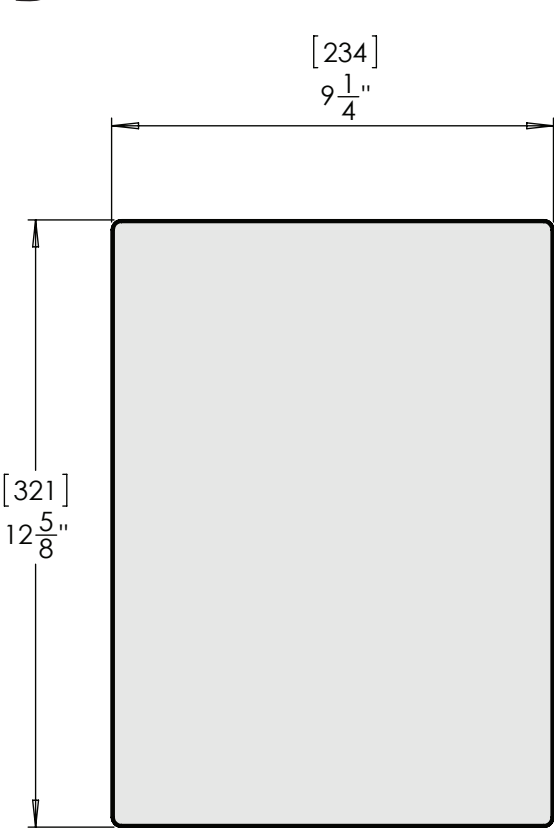

MOUNTING DIMENSIONS: 7-3/4" [197mm]  
WEIGHT: 5.7 lbs. (2.6 kg) each

Paradigm®

CI Elite E80-R v2  
8" Round In-Ceiling Speaker

MOUNTING DIMENSIONS: 9-3/16" [234mm]  
WEIGHT: 6.4 lbs. (2.9 kg) each

Paradigm®

CI Elite E80-A v2  
8" Round In-Ceiling Speaker

MOUNTING DIMENSIONS: 11-7/16" [292mm]  
WEIGHT: 9 lbs. (4.1 kg) each

MOUNTING DIMENSIONS: (H) 11-9/16" [293mm] X (W) 8-1/16" [205mm]  
WEIGHT: 8.6 lbs. (3.9 kg) each

MOUNTING DIMENSIONS: (H) 31" [78.8cm] X (W) 6 5/8" [16.9cm]  
WEIGHT: 23.0 lbs. (10.4 kg) each

Paradigm®

CI Elite E5 LCR v2  
Left/Center/Right Speaker

MOUNTING DIMENSIONS: (H) 42" [106.6cm] X (W)  $8\frac{1}{2}$ " [21.5cm]  
WEIGHT: 34.0 lbs. (15.4 kg) each

Paradigm®

CI Elite E7 LCR v2  
Left/Center/Right Speaker

MOUNTING DIMENSIONS: (H) 42" [106.6cm] X (W)  $8\frac{1}{2}$ " [21.5cm]  
WEIGHT: 34.0 lbs. (15.4 kg) each