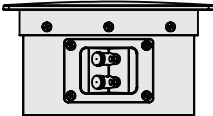

MOUNTING DIMENSIONS: 7-3/4" [197mm]  
WEIGHT: 5.7 lbs. (2.6 kg) each

Paradigm®

CI Elite E80-R v2  
8" Round In-Ceiling Speaker

MOUNTING DIMENSIONS: 9-3/16" [234mm]  
WEIGHT: 6.4 lbs. (2.9 kg) each

Paradigm®

MOUNTING DIMENSIONS: (H) 31" [78.8cm] X (W) 6 5/8" [16.9cm]  
WEIGHT: 23.0 lbs. (10.4 kg) each

Paradigm®

CI Elite E5 LCR v2  
Left/Center/Right Speaker

MOUNTING DIMENSIONS: (H) 42" [106.6cm] X (W)  $8\frac{1}{2}$ " [21.5cm]  
WEIGHT: 34.0 lbs. (15.4 kg) each