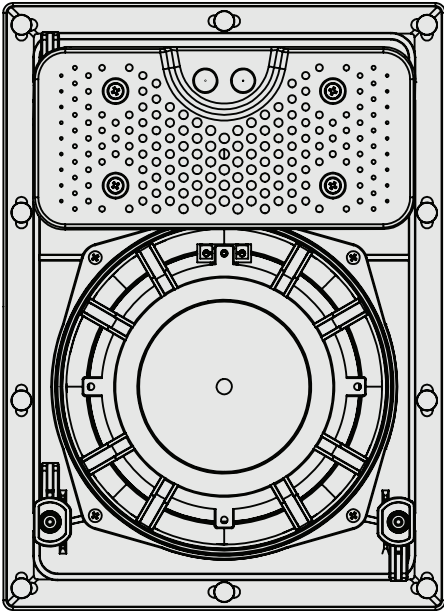

MOUNTING DIMENSIONS: 7-3/4" [197mm]  
WEIGHT: 5.7 lbs. (2.6 kg) each

Paradigm®

CI Elite E80-R v2  
8" Round In-Ceiling Speaker

MOUNTING DIMENSIONS: 9-3/16" [234mm]  
WEIGHT: 6.4 lbs. (2.9 kg) each

Paradigm®

CI Elite E80-A v2  
8" Round In-Ceiling Speaker

MOUNTING DIMENSIONS: 11-7/16" [292mm]  
WEIGHT: 9 lbs. (4.1 kg) each

MOUNTING DIMENSIONS: (H) 11-9/16" [293mm] X (W) 8-1/16" [205mm]  
WEIGHT: 8.6 lbs. (3.9 kg) each

MOUNTING DIMENSIONS: (H) 31" [78.8cm] X (W) 6 5/8" [16.9cm]  
WEIGHT: 23.0 lbs. (10.4 kg) each

Paradigm®

CI Elite E5 LCR v2  
Left/Center/Right Speaker

MOUNTING DIMENSIONS: (H) 42" [106.6cm] X (W)  $8\frac{1}{2}$ " [21.5cm]  
WEIGHT: 34.0 lbs. (15.4 kg) each

Paradigm®

CI Elite E7 LCR v2  
Left/Center/Right Speaker

MOUNTING DIMENSIONS: (H) 42" [106.6cm] X (W)  $8\frac{1}{2}$ " [21.5cm]  
WEIGHT: 34.0 lbs. (15.4 kg) each