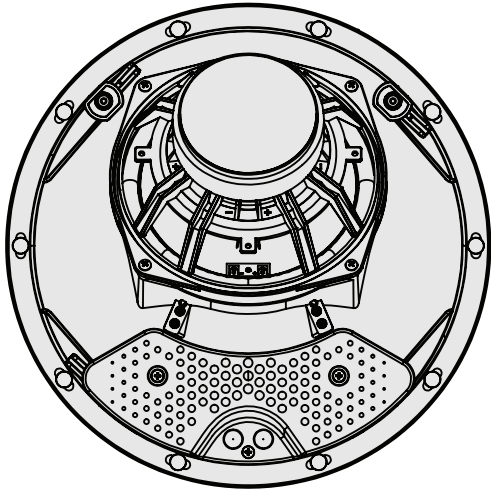

MOUNTING DIMENSIONS: 7-3/4" [197mm]  
WEIGHT: 5.7 lbs. (2.6 kg) each

Paradigm®

CI Elite E80-R v2  
8" Round In-Ceiling Speaker

MOUNTING DIMENSIONS: 9-3/16" [234mm]  
WEIGHT: 6.4 lbs. (2.9 kg) each

Paradigm®

CI Elite E80-A v2  
8" Round In-Ceiling Speaker

MOUNTING DIMENSIONS: 11-7/16" [292mm]  
WEIGHT: 9 lbs. (4.1 kg) each

MOUNTING DIMENSIONS: (H) 11-9/16" [293mm] X (W) 8-1/16" [205mm]  
WEIGHT: 8.6 lbs. (3.9 kg) each

MOUNTING DIMENSIONS: (H) 31" [78.8cm] X (W) 6 5/8" [16.9cm]  
WEIGHT: 23.0 lbs. (10.4 kg) each

Paradigm®

CI Elite E5 LCR v2  
Left/Center/Right Speaker

MOUNTING DIMENSIONS: (H) 42" [106.6cm] X (W)  $8\frac{1}{2}$ " [21.5cm]  
WEIGHT: 34.0 lbs. (15.4 kg) each

Paradigm®

CI Elite E7 LCR v2  
Left/Center/Right Speaker

MOUNTING DIMENSIONS: (H) 42" [106.6cm] X (W)  $8\frac{1}{2}$ " [21.5cm]  
WEIGHT: 34.0 lbs. (15.4 kg) each