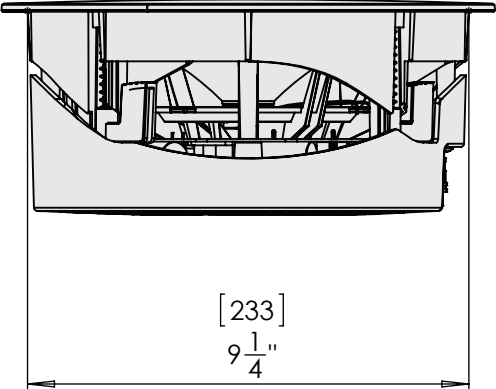

MOUNTING DIMENSIONS: 7-3/4" [197mm]  
WEIGHT: 5.7 lbs. (2.6 kg) each

Paradigm®

CI Elite E80-R v2  
8" Round In-Ceiling Speaker

MOUNTING DIMENSIONS: 9-3/16" [234mm]  
WEIGHT: 6.4 lbs. (2.9 kg) each

Paradigm®

CI Elite E80-A v2  
8" Round In-Ceiling Speaker

MOUNTING DIMENSIONS: 11-7/16" [292mm]  
WEIGHT: 9 lbs. (4.1 kg) each

MOUNTING DIMENSIONS: (H) 11-9/16" [293mm] X (W) 8-1/16" [205mm]  
WEIGHT: 8.6 lbs. (3.9 kg) each

MOUNTING DIMENSIONS: (H) 31" [78.8cm] X (W) 6 5/8" [16.9cm]  
WEIGHT: 23.0 lbs. (10.4 kg) each

Paradigm®

CI Elite E5 LCR v2  
Left/Center/Right Speaker

MOUNTING DIMENSIONS: (H) 42" [106.6cm] X (W)  $8\frac{1}{2}$ " [21.5cm]  
WEIGHT: 34.0 lbs. (15.4 kg) each

Paradigm®

CI Elite E7 LCR v2  
Left/Center/Right Speaker

MOUNTING DIMENSIONS: (H) 42" [106.6cm] X (W)  $8\frac{1}{2}$ " [21.5cm]  
WEIGHT: 34.0 lbs. (15.4 kg) each