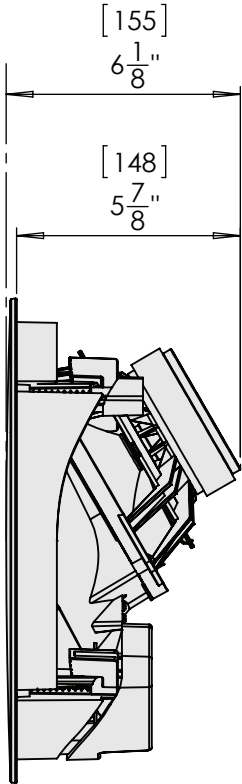

MOUNTING DIMENSIONS: 7-3/4" [197mm]  
WEIGHT: 5.7 lbs. (2.6 kg) each

Paradigm®

CI Elite E80-R v2  
8" Round In-Ceiling Speaker

MOUNTING DIMENSIONS: 9-3/16" [234mm]  
WEIGHT: 6.4 lbs. (2.9 kg) each

Paradigm®

CI Elite E80-A v2  
8" Round In-Ceiling Speaker

MOUNTING DIMENSIONS: 11-7/16" [292mm]  
WEIGHT: 9 lbs. (4.1 kg) each

MOUNTING DIMENSIONS: (H) 11-9/16" [293mm] X (W) 8-1/16" [205mm]  
WEIGHT: 8.6 lbs. (3.9 kg) each

MOUNTING DIMENSIONS: (H) 31" [78.8cm] X (W) 6 5/8" [16.9cm]  
WEIGHT: 23.0 lbs. (10.4 kg) each

Paradigm®

CI Elite E5 LCR v2  
Left/Center/Right Speaker

MOUNTING DIMENSIONS: (H) 42" [106.6cm] X (W)  $8\frac{1}{2}$ " [21.5cm]  
WEIGHT: 34.0 lbs. (15.4 kg) each

Paradigm®

CI Elite E7 LCR v2  
Left/Center/Right Speaker

MOUNTING DIMENSIONS: (H) 42" [106.6cm] X (W)  $8\frac{1}{2}$ " [21.5cm]  
WEIGHT: 34.0 lbs. (15.4 kg) each