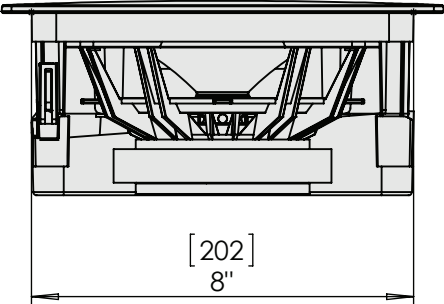

MOUNTING DIMENSIONS: 7-3/4" [197mm]  
WEIGHT: 5.7 lbs. (2.6 kg) each

Paradigm®

CI Elite E80-R v2  
8" Round In-Ceiling Speaker

MOUNTING DIMENSIONS: 9-3/16" [234mm]  
WEIGHT: 6.4 lbs. (2.9 kg) each

Paradigm®

CI Elite E80-A v2  
8" Round In-Ceiling Speaker

MOUNTING DIMENSIONS: 11-7/16" [292mm]  
WEIGHT: 9 lbs. (4.1 kg) each

MOUNTING DIMENSIONS: (H) 11-9/16" [293mm] X (W) 8-1/16" [205mm]  
WEIGHT: 8.6 lbs. (3.9 kg) each

MOUNTING DIMENSIONS: (H) 31" [78.8cm] X (W) 6 5/8" [16.9cm]  
WEIGHT: 23.0 lbs. (10.4 kg) each

Paradigm®

CI Elite E5 LCR v2  
Left/Center/Right Speaker

MOUNTING DIMENSIONS: (H) 42" [106.6cm] X (W)  $8\frac{1}{2}$ " [21.5cm]  
WEIGHT: 34.0 lbs. (15.4 kg) each

Paradigm®

CI Elite E7 LCR v2  
Left/Center/Right Speaker

MOUNTING DIMENSIONS: (H) 42" [106.6cm] X (W)  $8\frac{1}{2}$ " [21.5cm]  
WEIGHT: 34.0 lbs. (15.4 kg) each