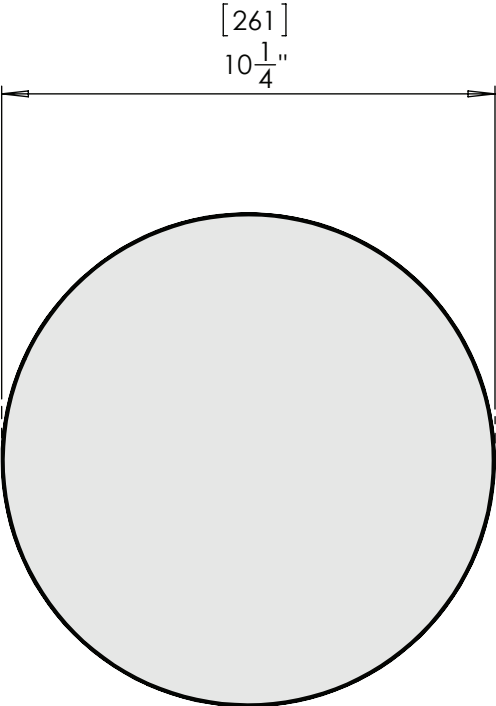

MOUNTING DIMENSIONS: 7-3/4" [197mm]  
WEIGHT: 5.7 lbs. (2.6 kg) each

Paradigm®

CI Elite E80-R v2  
8" Round In-Ceiling Speaker

MOUNTING DIMENSIONS: 9-3/16" [234mm]  
WEIGHT: 6.4 lbs. (2.9 kg) each

Paradigm®

CI Elite E80-A v2  
8" Round In-Ceiling Speaker

MOUNTING DIMENSIONS: 11-7/16" [292mm]  
WEIGHT: 9 lbs. (4.1 kg) each

MOUNTING DIMENSIONS: (H) 11-9/16" [293mm] X (W) 8-1/16" [205mm]  
WEIGHT: 8.6 lbs. (3.9 kg) each

MOUNTING DIMENSIONS: (H) 31" [78.8cm] X (W) 6 5/8" [16.9cm]  
WEIGHT: 23.0 lbs. (10.4 kg) each

Paradigm®

CI Elite E5 LCR v2  
Left/Center/Right Speaker

MOUNTING DIMENSIONS: (H) 42" [106.6cm] X (W)  $8\frac{1}{2}$ " [21.5cm]  
WEIGHT: 34.0 lbs. (15.4 kg) each

Paradigm®

CI Elite E7 LCR v2  
Left/Center/Right Speaker

MOUNTING DIMENSIONS: (H) 42" [106.6cm] X (W)  $8\frac{1}{2}$ " [21.5cm]  
WEIGHT: 34.0 lbs. (15.4 kg) each