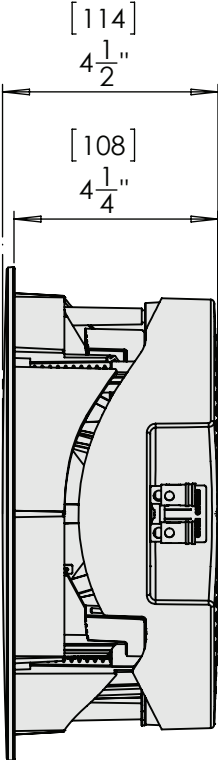

MOUNTING DIMENSIONS: 7-3/4" [197mm]  
WEIGHT: 5.7 lbs. (2.6 kg) each

Paradigm®

CI Elite E80-R v2  
8" Round In-Ceiling Speaker

MOUNTING DIMENSIONS: 9-3/16" [234mm]  
WEIGHT: 6.4 lbs. (2.9 kg) each

Paradigm®

CI Elite E80-A v2  
8" Round In-Ceiling Speaker

MOUNTING DIMENSIONS: 11-7/16" [292mm]  
WEIGHT: 9 lbs. (4.1 kg) each

MOUNTING DIMENSIONS: (H) 11-9/16" [293mm] X (W) 8-1/16" [205mm]  
WEIGHT: 8.6 lbs. (3.9 kg) each

MOUNTING DIMENSIONS: (H) 31" [78.8cm] X (W) 6 5/8" [16.9cm]  
WEIGHT: 23.0 lbs. (10.4 kg) each

Paradigm®

CI Elite E5 LCR v2  
Left/Center/Right Speaker

MOUNTING DIMENSIONS: (H) 42" [106.6cm] X (W)  $8\frac{1}{2}$ " [21.5cm]  
WEIGHT: 34.0 lbs. (15.4 kg) each

Paradigm®

CI Elite E7 LCR v2  
Left/Center/Right Speaker

MOUNTING DIMENSIONS: (H) 42" [106.6cm] X (W)  $8\frac{1}{2}$ " [21.5cm]  
WEIGHT: 34.0 lbs. (15.4 kg) each