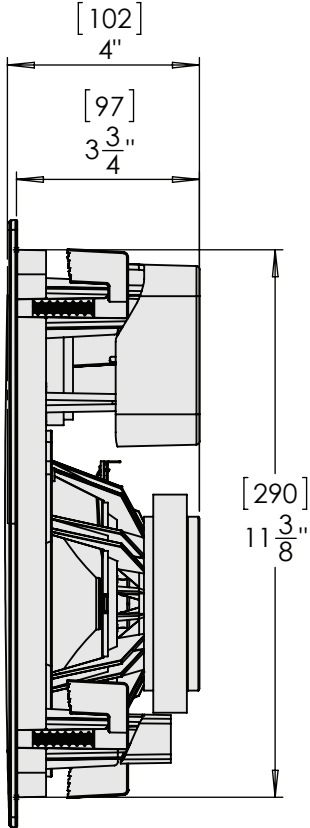

MOUNTING DIMENSIONS: 7-3/4" [197mm]  
WEIGHT: 5.7 lbs. (2.6 kg) each

Paradigm®

CI Elite E80-R v2  
8" Round In-Ceiling Speaker

MOUNTING DIMENSIONS: 9-3/16" [234mm]  
WEIGHT: 6.4 lbs. (2.9 kg) each

Paradigm®

CI Elite E80-A v2  
8" Round In-Ceiling Speaker

MOUNTING DIMENSIONS: 11-7/16" [292mm]  
WEIGHT: 9 lbs. (4.1 kg) each

MOUNTING DIMENSIONS: (H) 11-9/16" [293mm] X (W) 8-1/16" [205mm]  
WEIGHT: 8.6 lbs. (3.9 kg) each

MOUNTING DIMENSIONS: (H) 31" [78.8cm] X (W) 6 5/8" [16.9cm]  
WEIGHT: 23.0 lbs. (10.4 kg) each

Paradigm®

CI Elite E5 LCR v2  
Left/Center/Right Speaker

MOUNTING DIMENSIONS: (H) 42" [106.6cm] X (W)  $8\frac{1}{2}$ " [21.5cm]  
WEIGHT: 34.0 lbs. (15.4 kg) each

Paradigm®

CI Elite E7 LCR v2  
Left/Center/Right Speaker

MOUNTING DIMENSIONS: (H) 42" [106.6cm] X (W)  $8\frac{1}{2}$ " [21.5cm]  
WEIGHT: 34.0 lbs. (15.4 kg) each