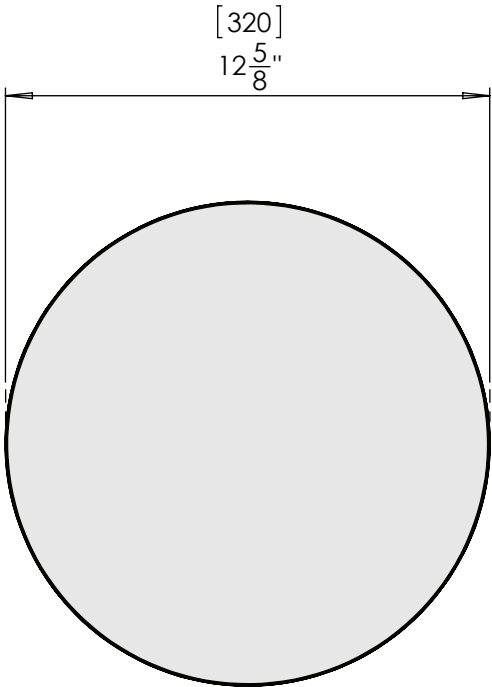

MOUNTING DIMENSIONS: 7-3/4" [197mm]  
WEIGHT: 5.7 lbs. (2.6 kg) each

Paradigm®

CI Elite E80-R v2  
8" Round In-Ceiling Speaker

MOUNTING DIMENSIONS: 9-3/16" [234mm]  
WEIGHT: 6.4 lbs. (2.9 kg) each

Paradigm®

CI Elite E80-A v2  
8" Round In-Ceiling Speaker

MOUNTING DIMENSIONS: 11-7/16" [292mm]  
WEIGHT: 9 lbs. (4.1 kg) each

MOUNTING DIMENSIONS: (H) 11-9/16" [293mm] X (W) 8-1/16" [205mm]  
WEIGHT: 8.6 lbs. (3.9 kg) each

MOUNTING DIMENSIONS: (H) 31" [78.8cm] X (W) 6 5/8" [16.9cm]  
WEIGHT: 23.0 lbs. (10.4 kg) each

Paradigm®

CI Elite E5 LCR v2  
Left/Center/Right Speaker

MOUNTING DIMENSIONS: (H) 42" [106.6cm] X (W)  $8\frac{1}{2}$ " [21.5cm]  
WEIGHT: 34.0 lbs. (15.4 kg) each

Paradigm®

CI Elite E7 LCR v2  
Left/Center/Right Speaker

MOUNTING DIMENSIONS: (H) 42" [106.6cm] X (W)  $8\frac{1}{2}$ " [21.5cm]  
WEIGHT: 34.0 lbs. (15.4 kg) each