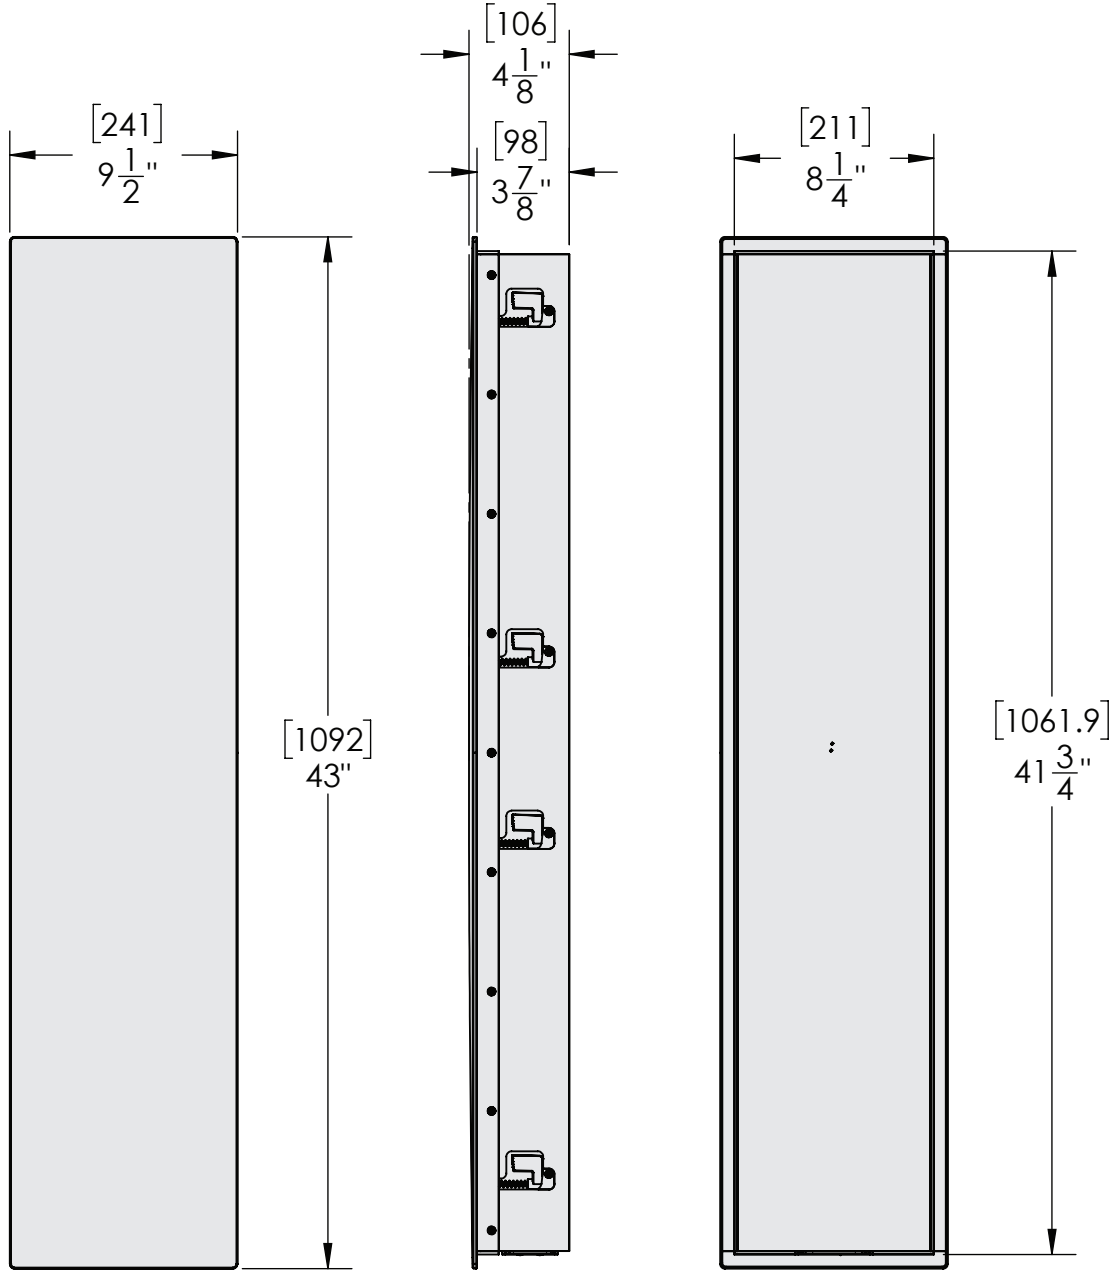

MOUNTING DIMENSIONS: 7-3/4" [197mm]  
WEIGHT: 5.7 lbs. (2.6 kg) each

Paradigm®

CI Elite E80-R v2  
8" Round In-Ceiling Speaker

MOUNTING DIMENSIONS: 9-3/16" [234mm]  
WEIGHT: 6.4 lbs. (2.9 kg) each

Paradigm®

CI Elite E80-A v2  
8" Round In-Ceiling Speaker

MOUNTING DIMENSIONS: 11-7/16" [292mm]  
WEIGHT: 9 lbs. (4.1 kg) each

MOUNTING DIMENSIONS: (H) 11-9/16" [293mm] X (W) 8-1/16" [205mm]  
WEIGHT: 8.6 lbs. (3.9 kg) each

MOUNTING DIMENSIONS: (H) 31" [78.8cm] X (W) 6 5/8" [16.9cm]  
WEIGHT: 23.0 lbs. (10.4 kg) each

Paradigm®

CI Elite E5 LCR v2  
Left/Center/Right Speaker

MOUNTING DIMENSIONS: (H) 42" [106.6cm] X (W)  $8\frac{1}{2}$ " [21.5cm]  
WEIGHT: 34.0 lbs. (15.4 kg) each

Paradigm®

CI Elite E7 LCR v2  
Left/Center/Right Speaker

MOUNTING DIMENSIONS: (H) 42" [106.6cm] X (W)  $8\frac{1}{2}$ " [21.5cm]  
WEIGHT: 34.0 lbs. (15.4 kg) each