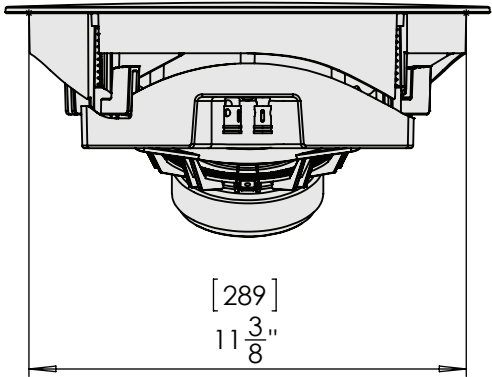

MOUNTING DIMENSIONS: 7-3/4" [197mm]  
WEIGHT: 5.7 lbs. (2.6 kg) each

Paradigm®

CI Elite E80-R v2  
8" Round In-Ceiling Speaker

MOUNTING DIMENSIONS: 9-3/16" [234mm]  
WEIGHT: 6.4 lbs. (2.9 kg) each

Paradigm®

CI Elite E80-A v2  
8" Round In-Ceiling Speaker

MOUNTING DIMENSIONS: 11-7/16" [292mm]  
WEIGHT: 9 lbs. (4.1 kg) each

MOUNTING DIMENSIONS: (H) 11-9/16" [293mm] X (W) 8-1/16" [205mm]  
WEIGHT: 8.6 lbs. (3.9 kg) each

MOUNTING DIMENSIONS: (H) 31" [78.8cm] X (W) 6 5/8" [16.9cm]  
WEIGHT: 23.0 lbs. (10.4 kg) each

Paradigm®

CI Elite E5 LCR v2  
Left/Center/Right Speaker

MOUNTING DIMENSIONS: (H) 42" [106.6cm] X (W)  $8\frac{1}{2}$ " [21.5cm]  
WEIGHT: 34.0 lbs. (15.4 kg) each

Paradigm®

CI Elite E7 LCR v2  
Left/Center/Right Speaker

MOUNTING DIMENSIONS: (H) 42" [106.6cm] X (W)  $8\frac{1}{2}$ " [21.5cm]  
WEIGHT: 34.0 lbs. (15.4 kg) each